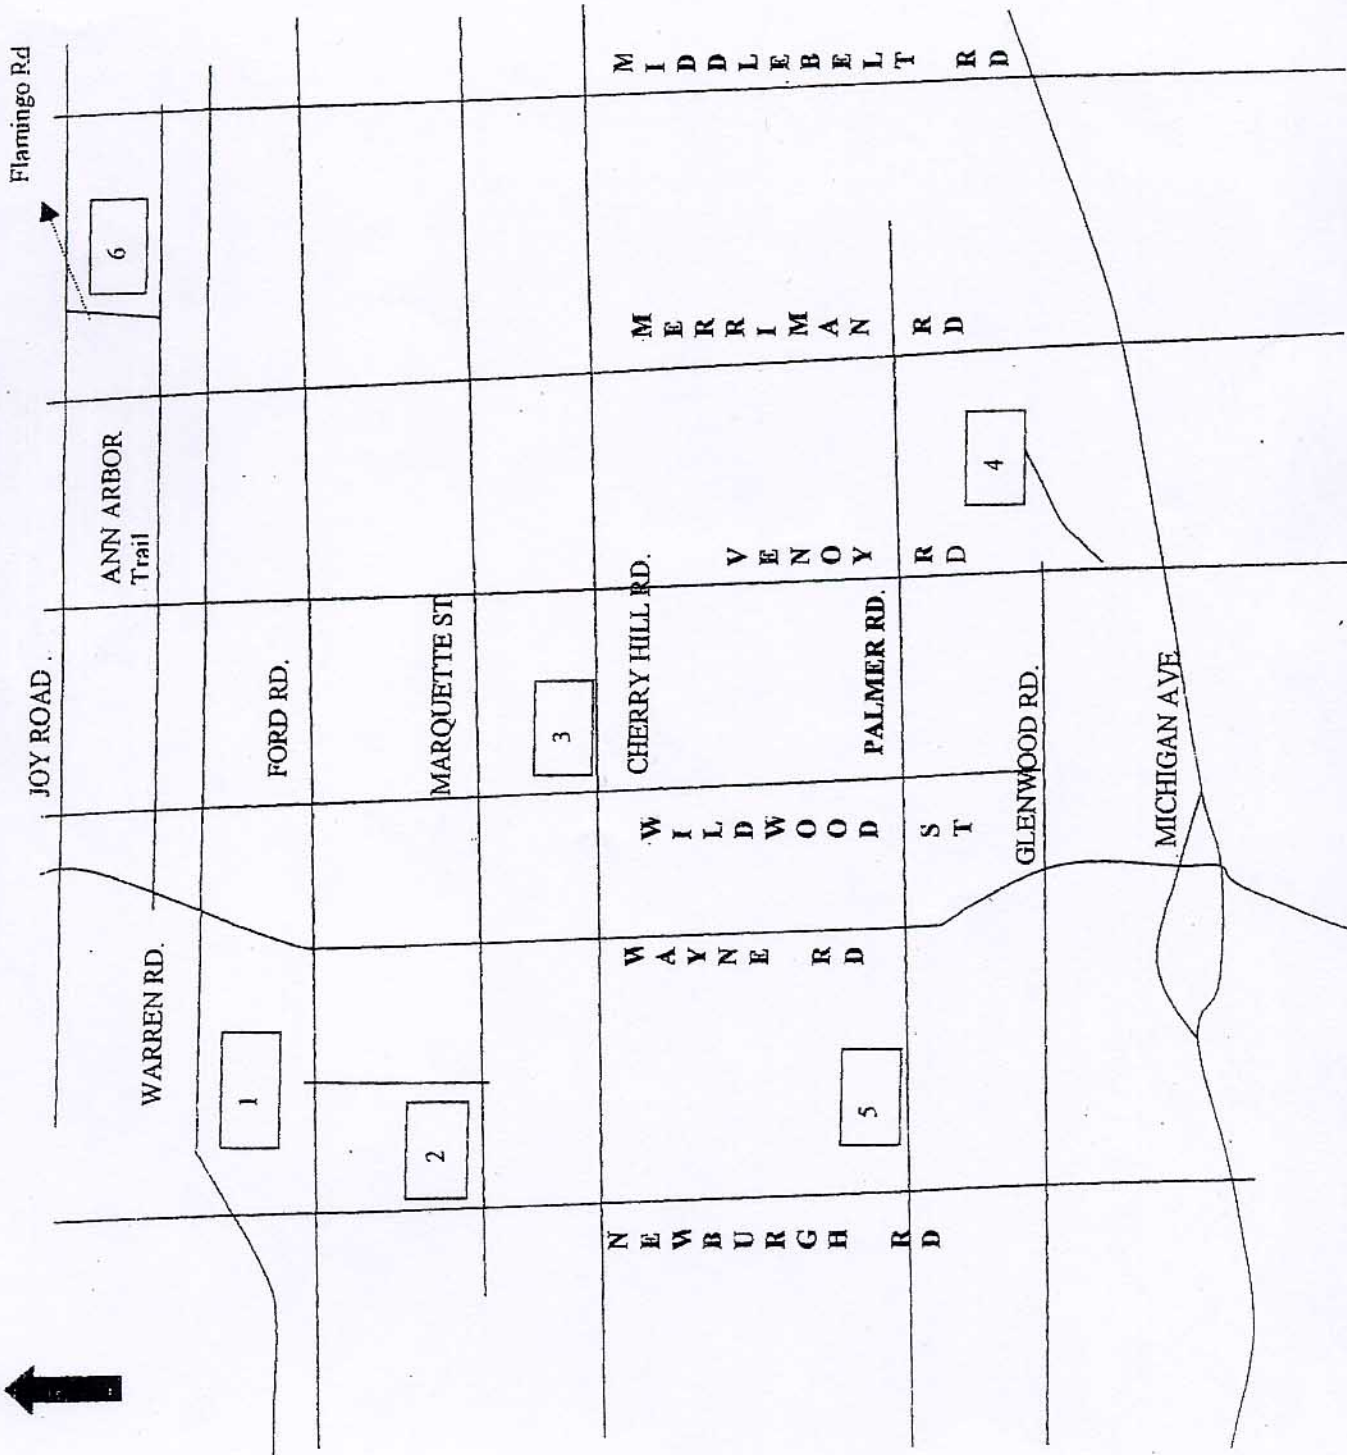

# Wayne-Westland Soccer League

1. **Patchin Elementary** – East Side of Newburgh, just south of Warren.
2. **Central City Park** – North side of Marquette, between Newburgh and Carlson. Hidden driveway (looks like park entrance).
3. **Wildwood Elementary** – Northeast corner of Wildwood and Cherry Hill Roads.
4. **Venoy-Dorsey #4** – In Lower Rouge Park (Wayne County Park). Entrance is on East Side of Venoy, just North of Michigan Ave.
5. **Curtis Wood Park** – Located on Palmer road between Newburgh & Wayne right by the rail road crossing.
6. **Corrado Park** – Located on Flamingo between Merriman & Middlebelt on one side & an arbor trail & Joy on the other side.