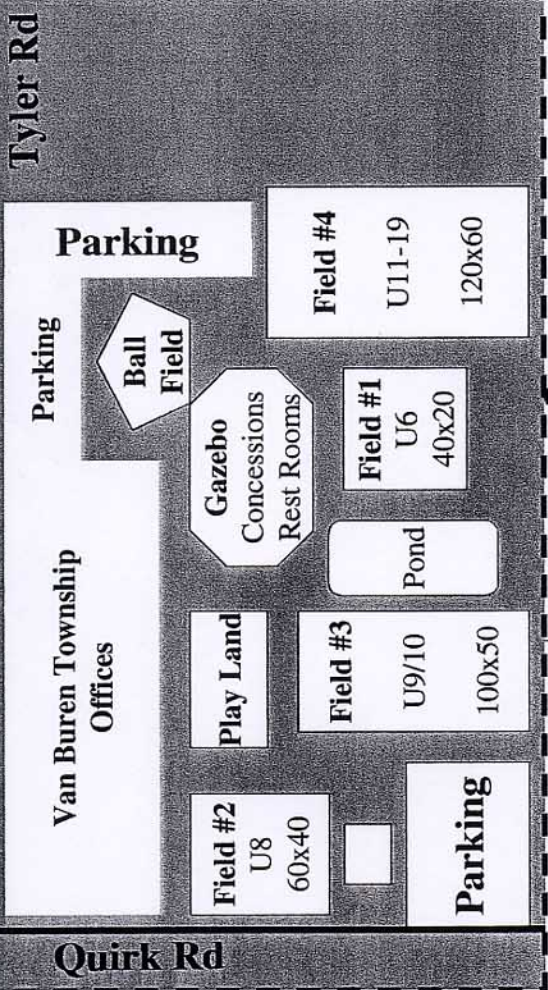

I-275

I-94

Haggerty Rd

Haggerty Rd

Belleville Rd

Belleville Rd

Ecorse Rd

Tyler Rd

Van Buren Soccer Association (Quirk Park)

www.vanburensoccer.com

Quirk Rd

Beck Rd

Take I-94 to Belleville Rd (North), to Tyler Rd (West), to VBN Township Offices, or Quirk Rd (South).
 (NOTE: Map not to scale)