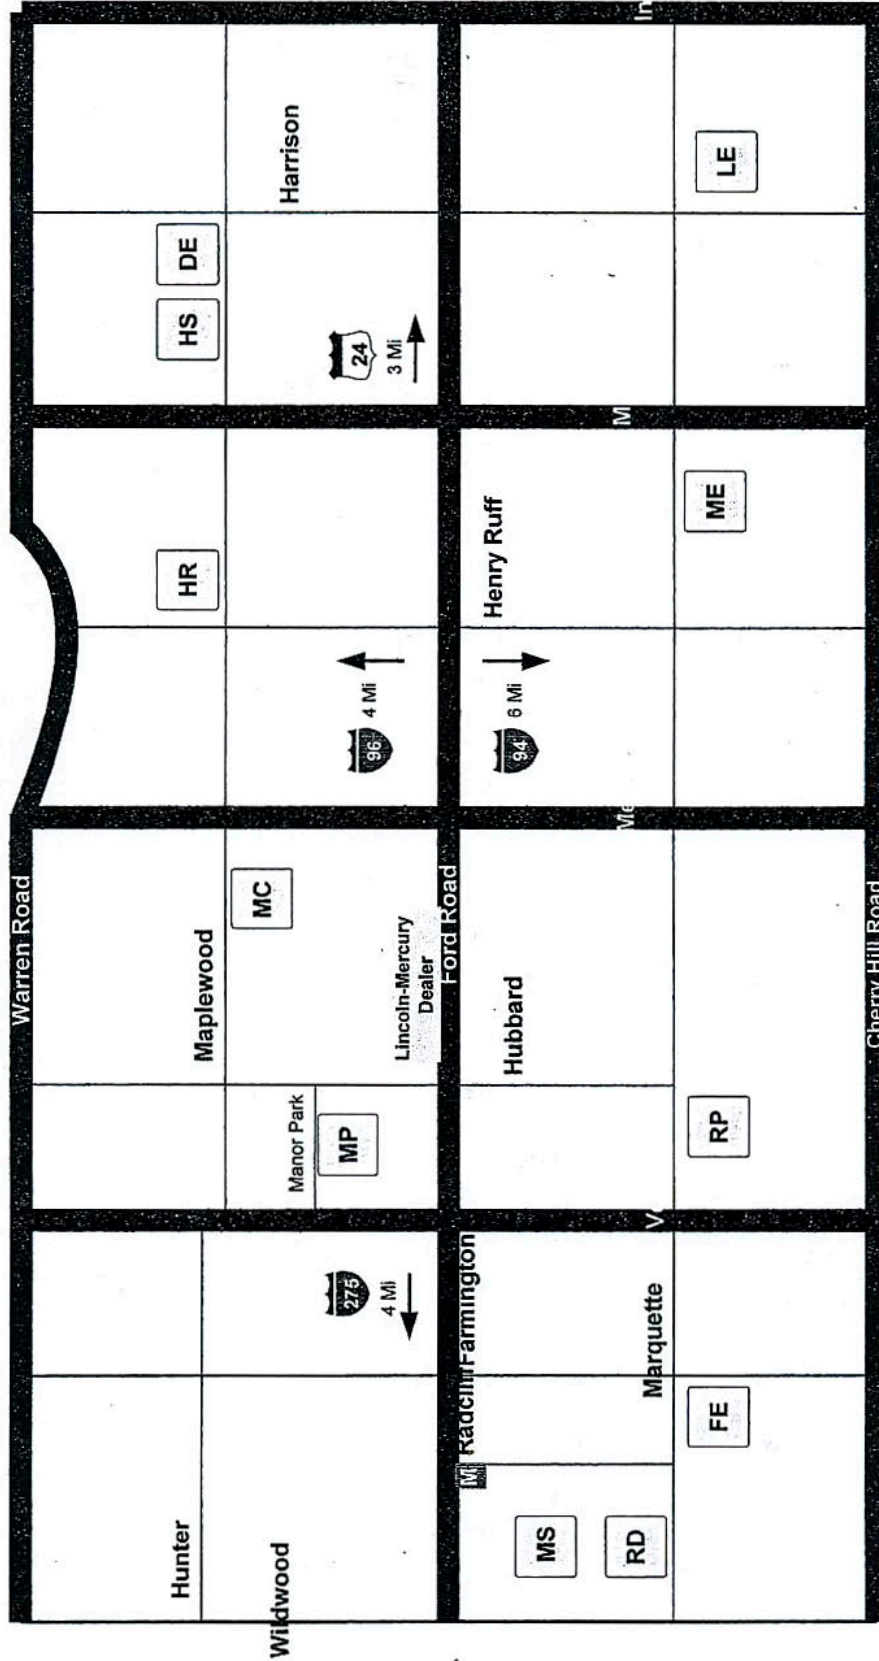

Garden City Soccer Fields

- | | | | | | | | | | | | |
|----------|---------------|------------|-----------------------|------------------|-------------|-----------------------|----------------------|--------------------|--------------------|----|----|
| RD | MS | RD | MS | MP | FE | MC | RP | HR | ME | DE | LE |
| Radcliff | Middle School | Manor Park | Farmington Elementary | Maplewood Center | Rotary Park | Henry Ruff Elementary | High School Memorial | Douglas Elementary | Lathers Elementary | | |